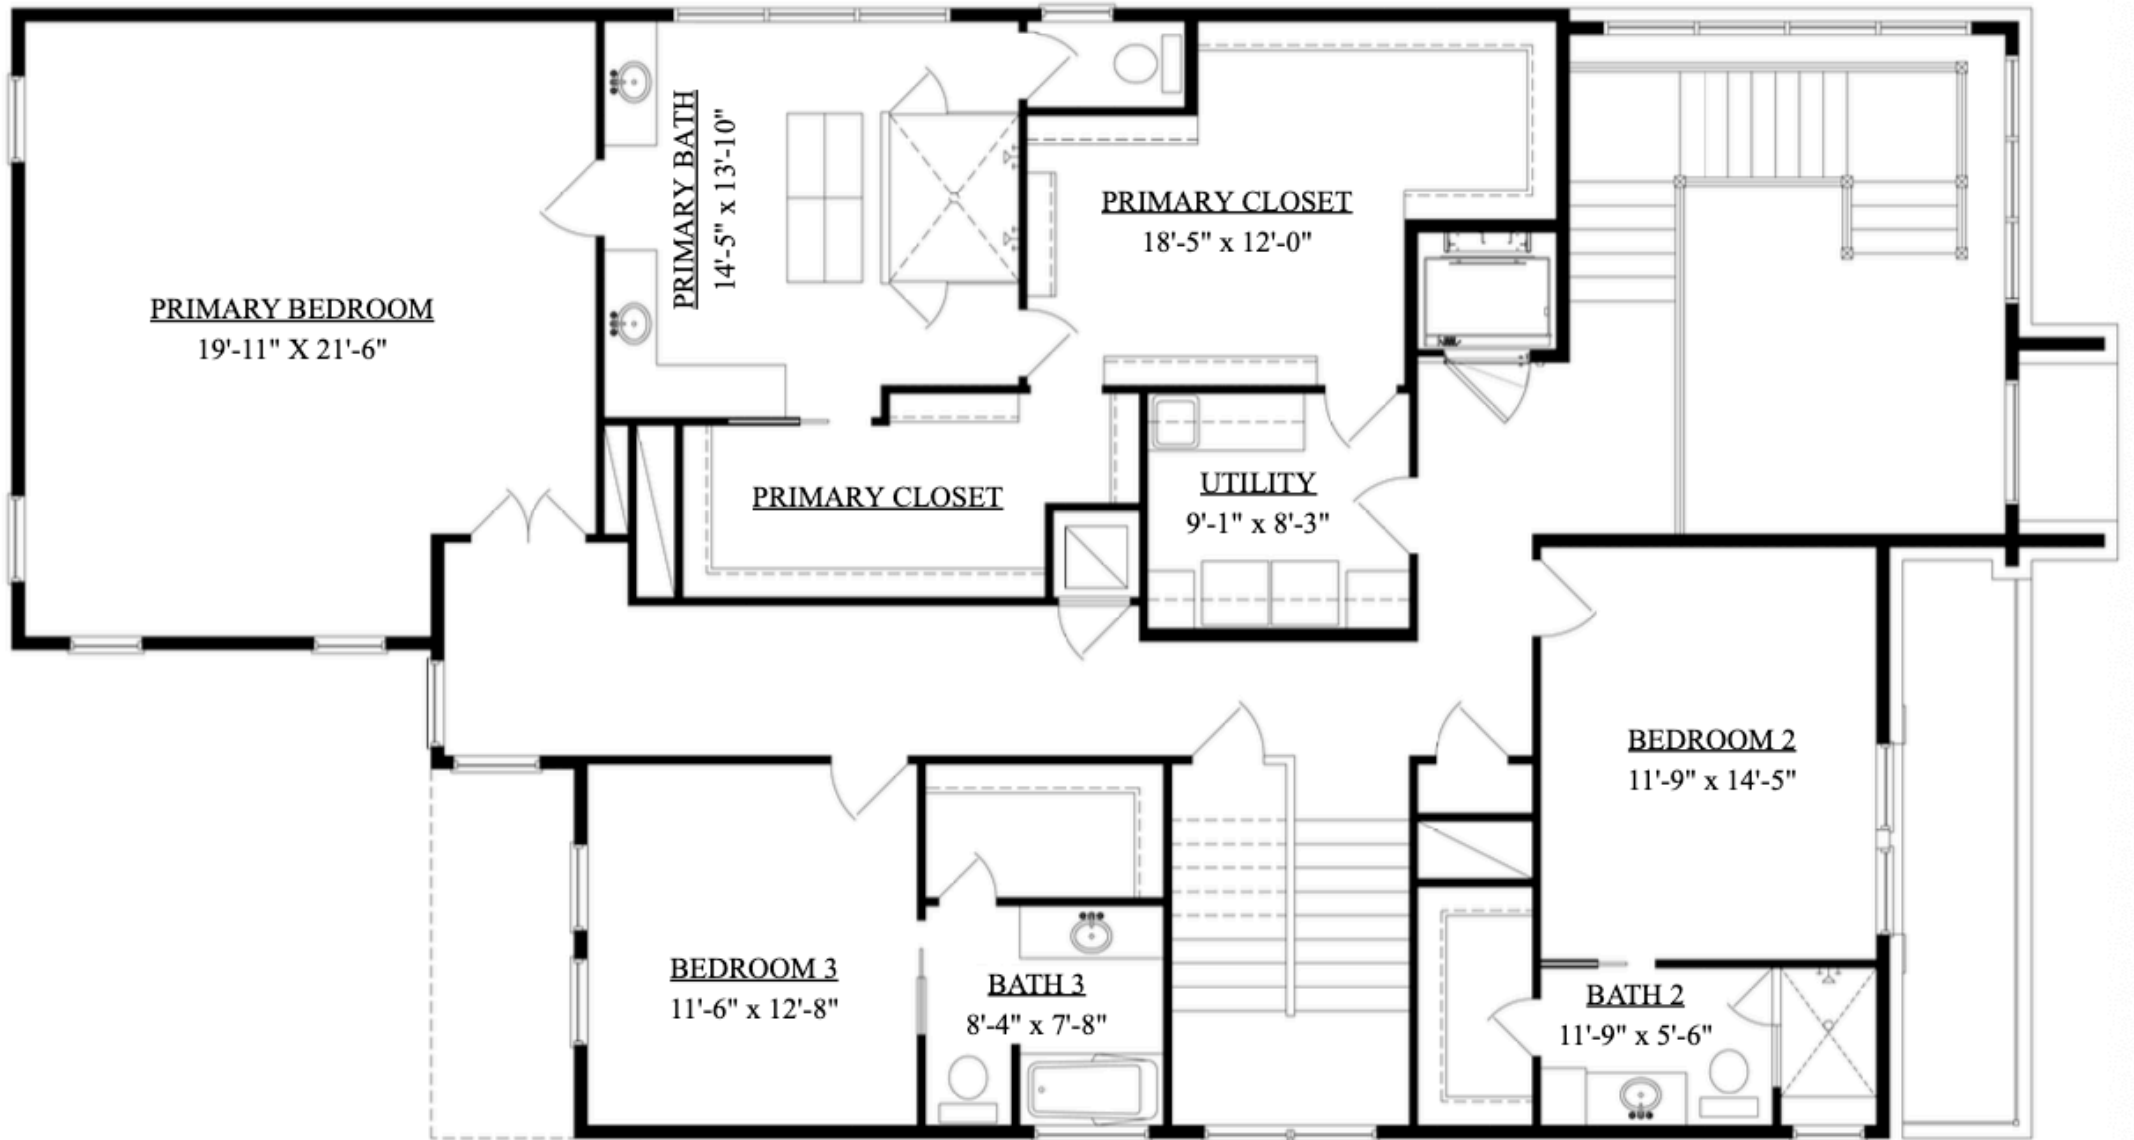

1606 HAZARD ST
RIVER OAKS SHOPPING

MARTINI & Co.
REAL ESTATE ADVISORS

Floor Plans | First Floor

4 Bed | 4.2 Bath | 5,708 sqft

Floor Plans | Second Floor

4 Bed | 4.2 Bath | 5,708 sqft

Floor Plans | Third Floor

4 Bed | 4.2 Bath | 5,708 sqft

Site Plan

KITCHEN SELECTIONS

Delta Trinsic Single
Hole Pre Rinse Pull
Down Kitchen Faucet

Kraus Kore 32"
Undercount Basin
Stainless Steel Kitchen
Sink

24" Thermador Drawer
Microwave

2-24" Thermador
Refrigerator/Freezer
Columns

Delta Garbage Disposal
Air Switch

Delta 24" Wall Mount
Pot Filler

36" Thermador Dual
Fuel Range

Thermador Panel
Ready Dishwasher

PRIMARY SELECTIONS

Kohler Tone Wall
Mounted Widespread
Bathroom Faucet

Signature Hardware
Mayim 71" Acrylic
Freestanding Tub

Delta Modern Square
Shower System with
Shower Head and
Hand Shower

Kohler Comfort Height
Toilets

Kohler Caxton
Bathroom Sinks

Delta Trinsic Floor
Mounted Tub Filler
with Integrated
Diverter