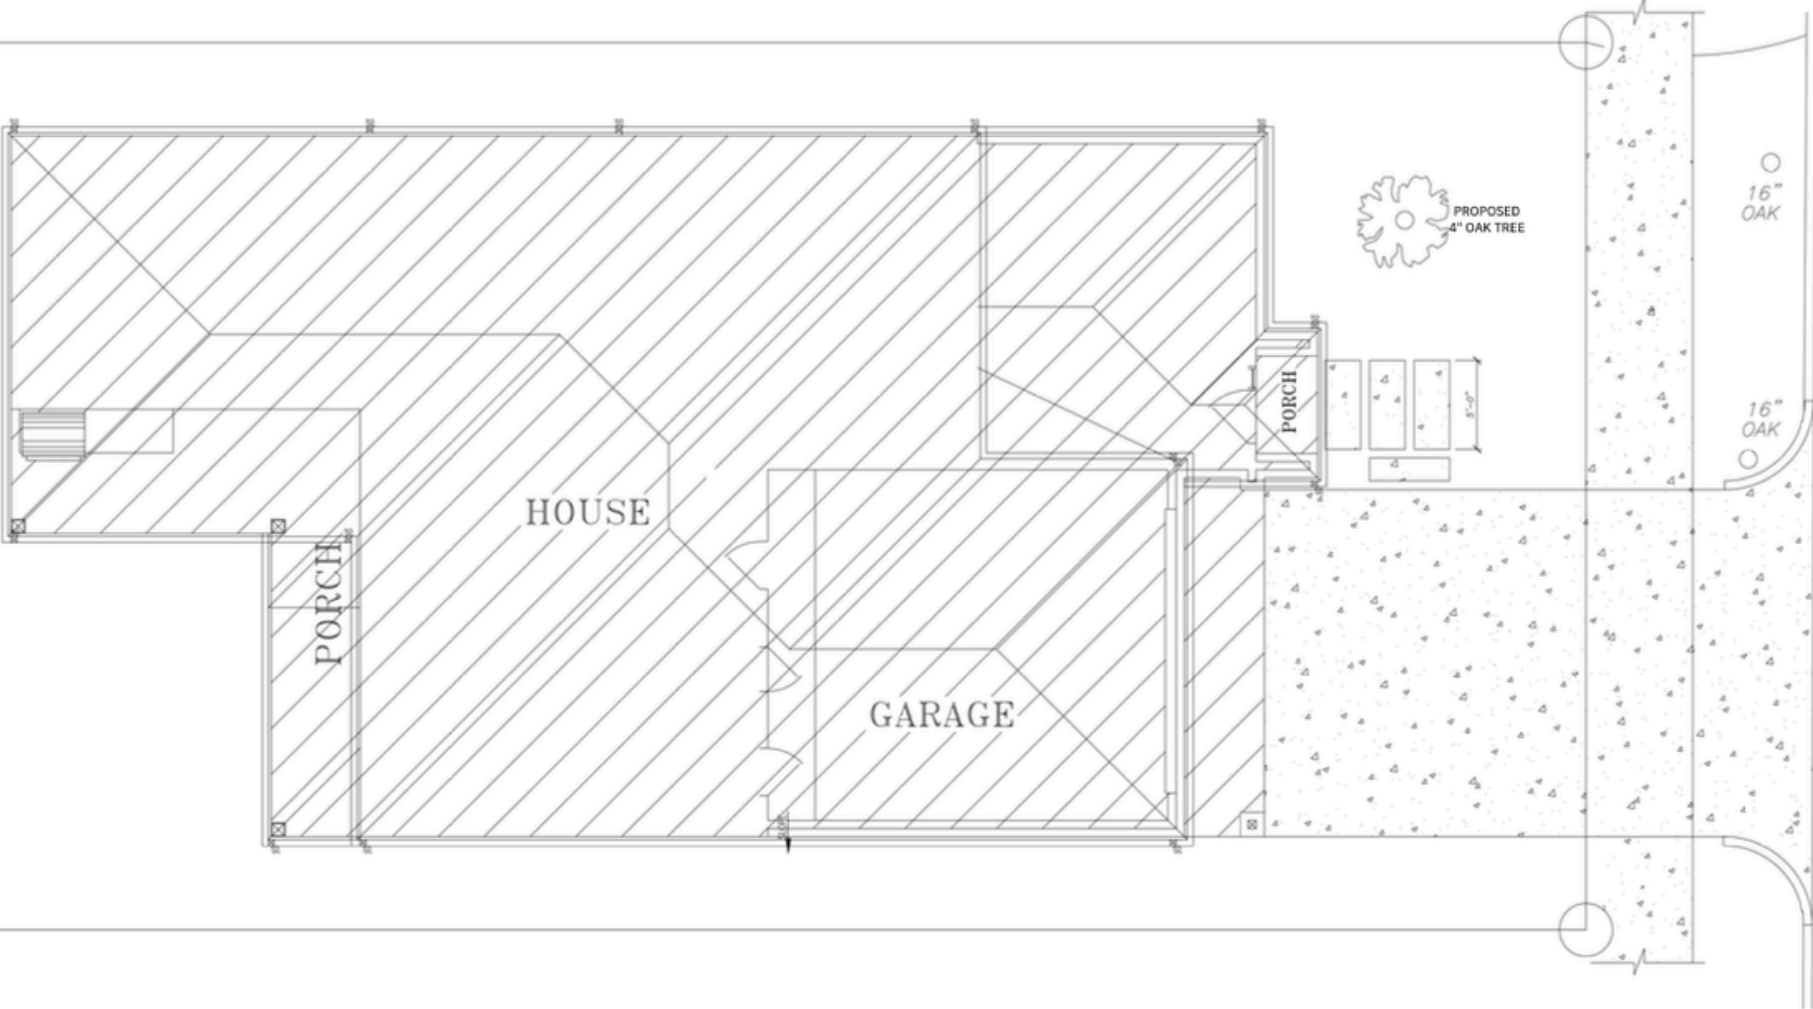

1606 HAZARD ST
RIVER OAKS SHOPPING

MARTINI & Co.
REAL ESTATE ADVISORS

Floor Plans | First Floor

4 Bed | 4.2 Bath | 5,708 sqft

Floor Plans | Second Floor

4 Bed | 4.2 Bath | 5,708 sqft

Floor Plans | Third Floor

4 Bed | 4.2 Bath | 5,708 sqft

Site Plan

KITCHEN SELECTIONS

Delta Trinsic Single
Hole Pre Rinse Pull
Down Kitchen Faucet

Kraus Kore 32"
Undercount Basin
Stainless Steel Kitchen
Sink

24" Thermador Drawer
Microwave

2-24" Thermador
Refrigerator/Freezer
Columns

Delta Garbage Disposal
Air Switch

Delta 24" Wall Mount
Pot Filler

36" Thermador Dual
Fuel Range

Thermador Panel
Ready Dishwasher

PRIMARY SELECTIONS

Kohler Tone Wall
Mounted Widespread
Bathroom Faucet